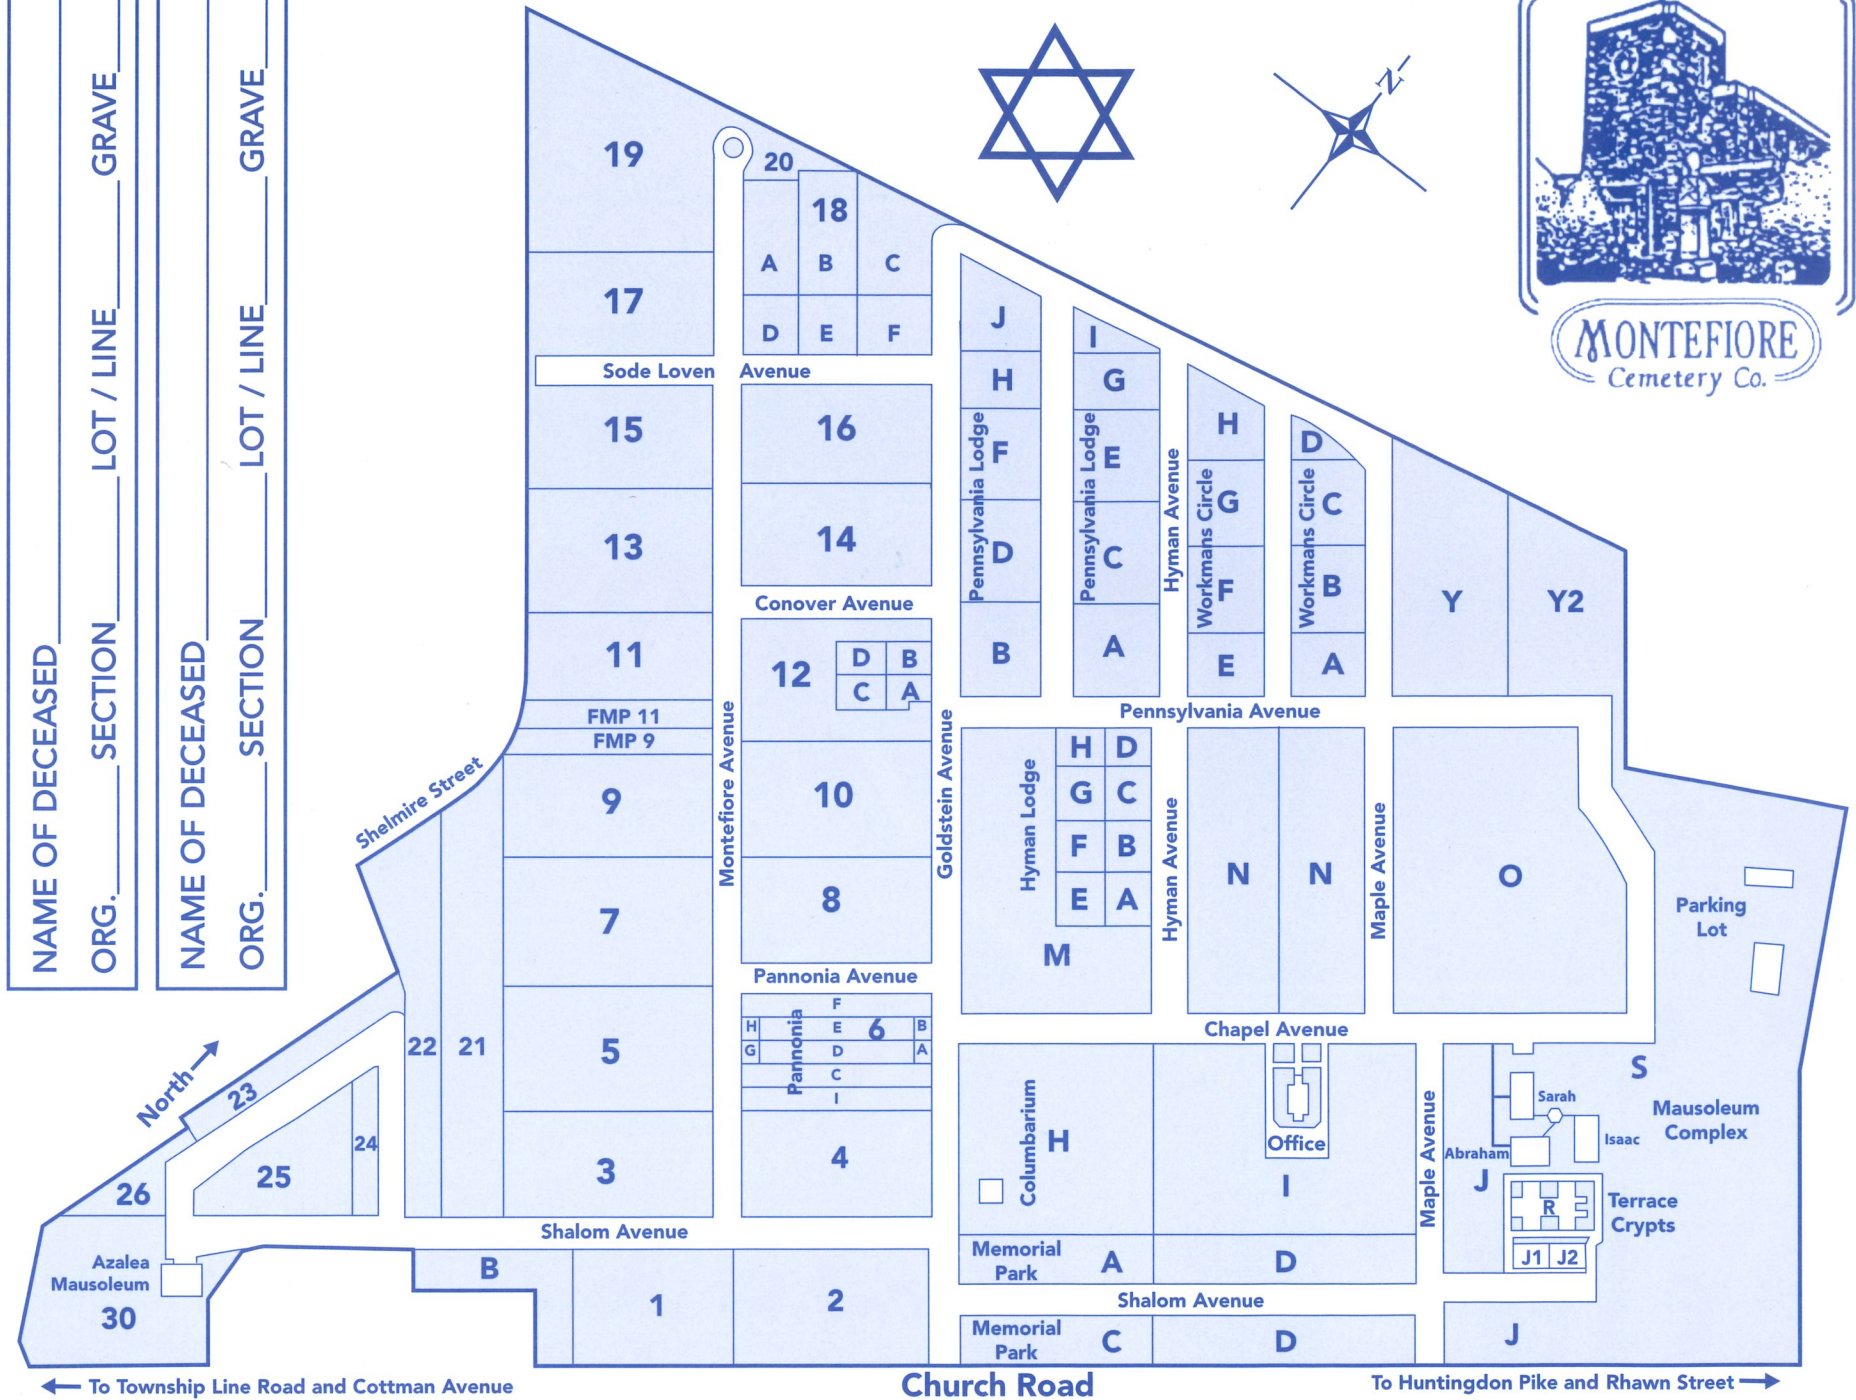

Serving Families since 1910

MONTEFIORE Cemetery Co.

NAME OF DECEASED _____

ORG. _____ SECTION _____ LOT / LINE _____ GRAVE _____

NAME OF DECEASED _____

ORG. _____ SECTION _____ LOT / LINE _____ GRAVE _____

← To Township Line Road and Cottman Avenue

Church Road

To Huntingdon Pike and Rhawn Street →